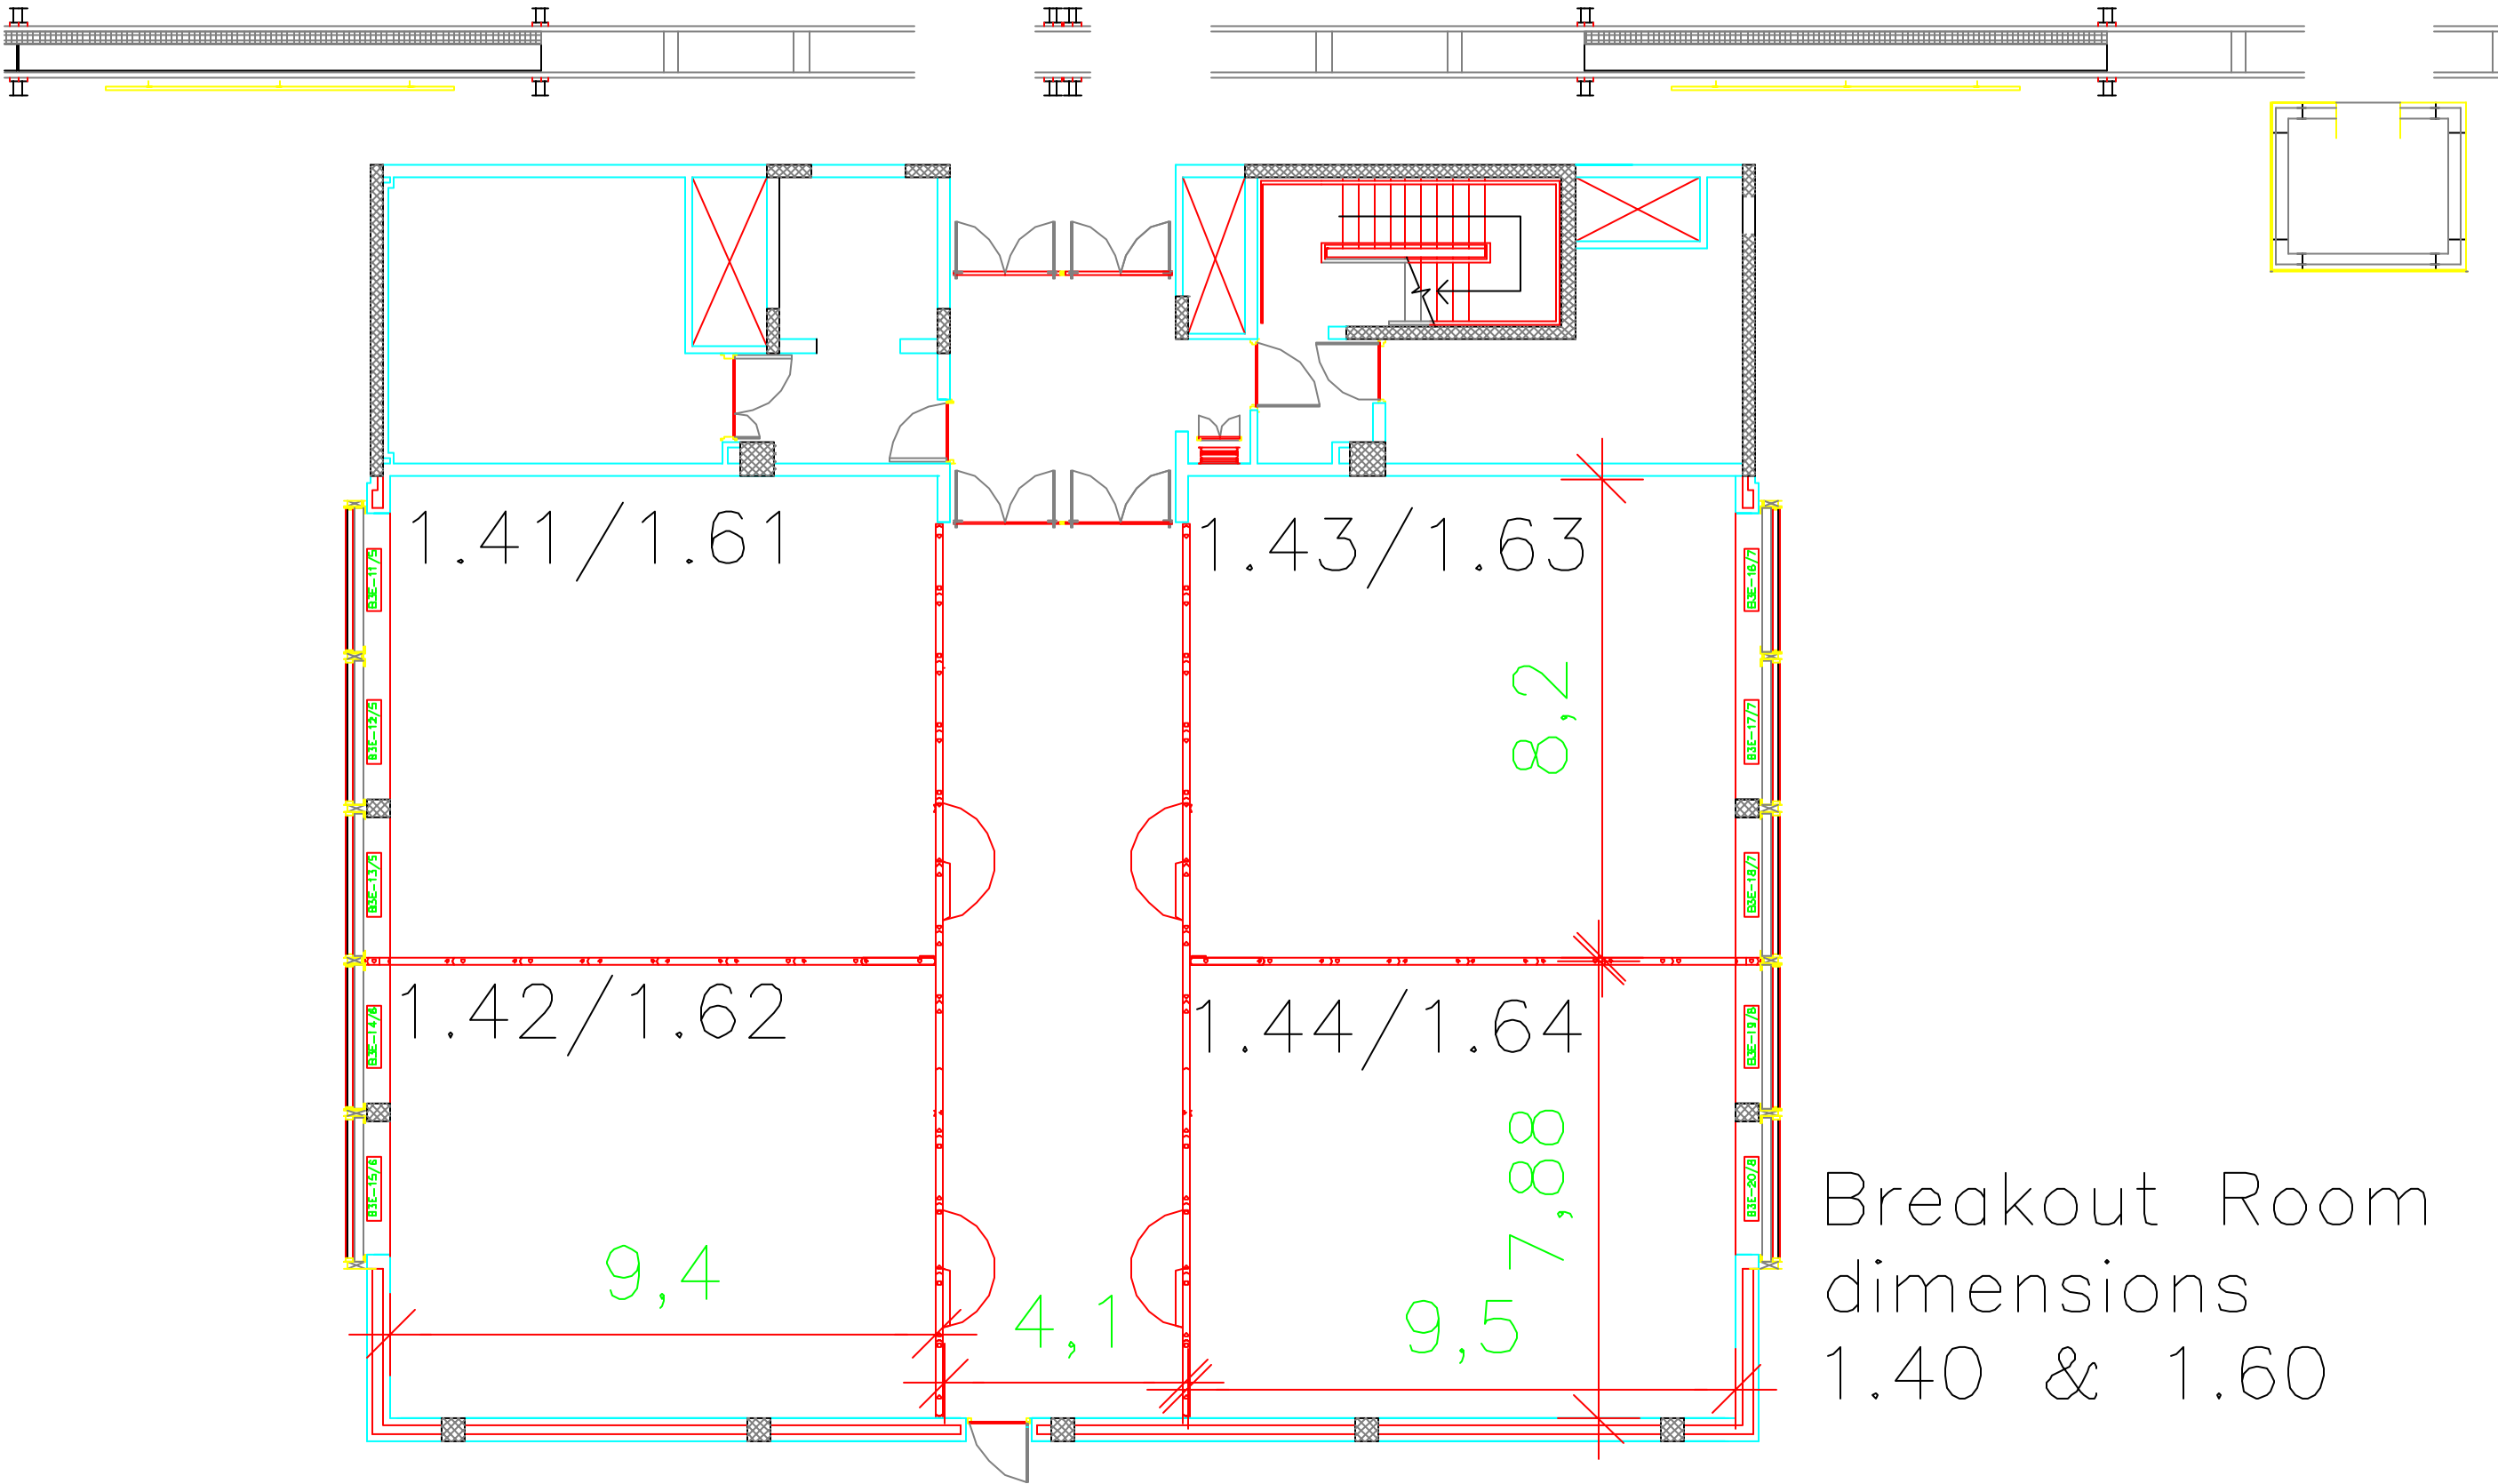

Gallery

Breakout Room
dimensions
1.40 & 1.60